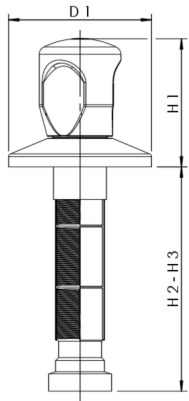

Product Features

- chrome-plated collar
- for stop valve water meter series RG120 Fig. 854 01/02/05/07 and Fig. 855 47 as well as for stop valve water meter mounting block ECO-DUO Fig. 853 07
- plastic sleeve
- chrome-plated collar
- easy assembly with 90° rotation
- including red and blue indicator plates to indicate hot or cold water

Bestellnr.	for DN	D1 (mm)	H1 (inch)	H2 (mm)	H3 (mm)	kg
5961702000	20	70	62	35	110	0.176